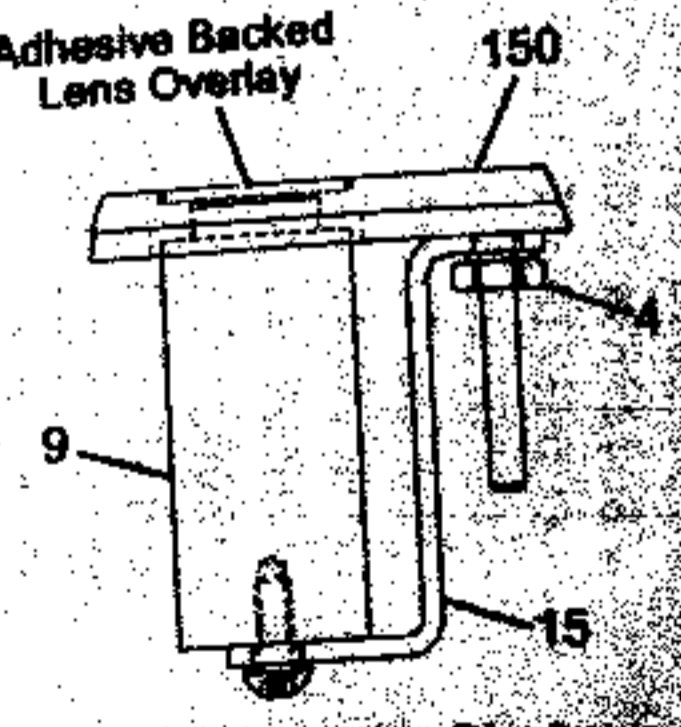

Seat Riser Controls  
(Control Unit is Include With Seat Riser)

#8-32 UNC Thread - 2 Holes  
In Lower Switch Plate

Adhesive Backed  
Lens Overlay

Drum Identification Display

Mounting of Throttle  
Controller Joy Stick