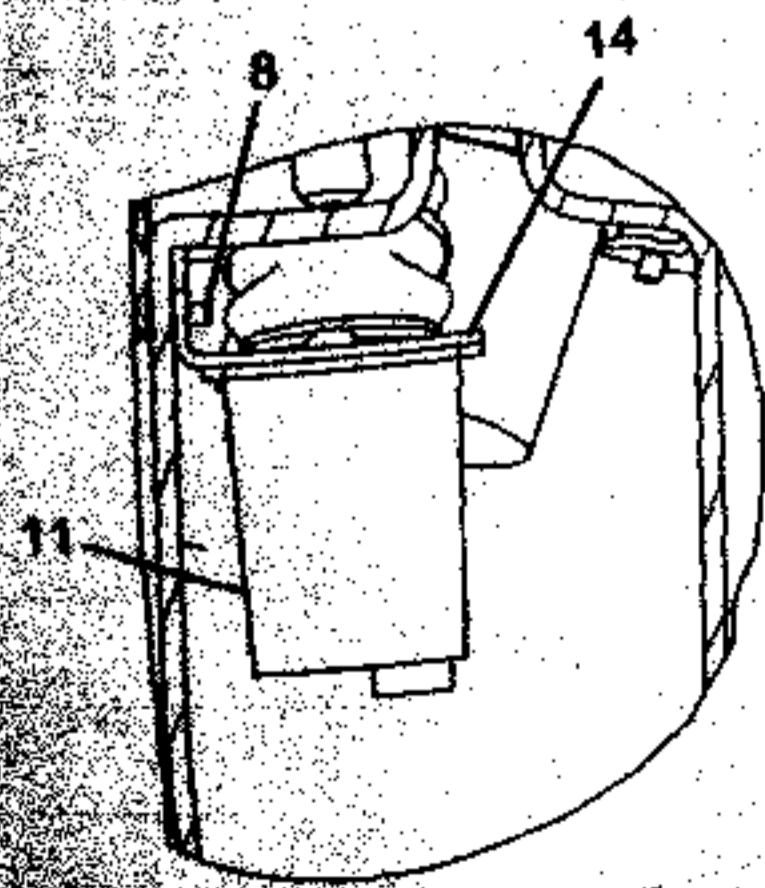

Seat Riser Controls  
(Control Unit is Include With Seat Riser)

#8-32 UNC Thread - 2 Holes  
In Lower Switch Plate

Adhesive Backed  
Lens Overlay

Drum Identification Display

Mounting of Throttle  
Controller Joy Stick